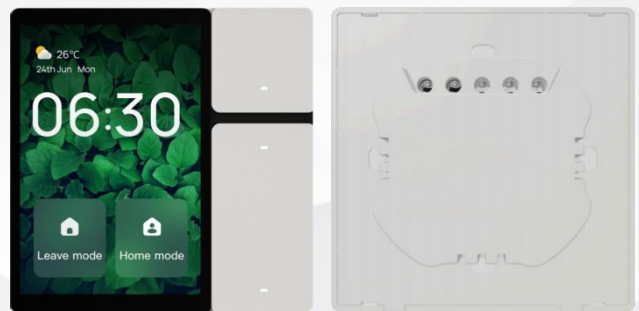

3.5" Smart Control Panel

A smart home control panel with 3.5 inch IPS screen, it is a multifunctional interactive device that integrates three physical buttons, BLE Mesh gateway, 3 relay channels and infrared remote control. The built-in infrared remote control can directly control infrared devices such as TV and air conditioner at home.

Key Features

- 3.5 inch 480*320 IPS Screen
- 3 relay channels can replace traditional switches to control 3 lighting devices
- Built-in infrared emission tubes, support 12 categories of infrared device control
- Built-in BLE mesh gateway, support stable operation of 128 sub-devices
- Multi ways of device control include app control, scene control, touch control

Physical Properties

- | | |
|--|---|
| • Power Supply: AC 100-240V 50/60Hz | • Screen Size: 3.5 inch |
| • Operating System: Linux | • Screen Resolution: 480x320 pixels |
| • Protocol: Wi-Fi 2.4GHz, BLE Mesh, IR | • Working Humidity: 5%~90%RH (Non-condensing) |
| • Built-in: Infrared emission | • Working Temperature: 0~40°C |
| • Maximum Load: Maximum total load | • Size: 86*86*35.5mm (With Base) |

600W, Maximum load per channel 200W

Installation

- Installation: Flush mounting
- Flush Mounted Box: EU/GB standard
- Wiring Way: Live & Neutral

Appearance