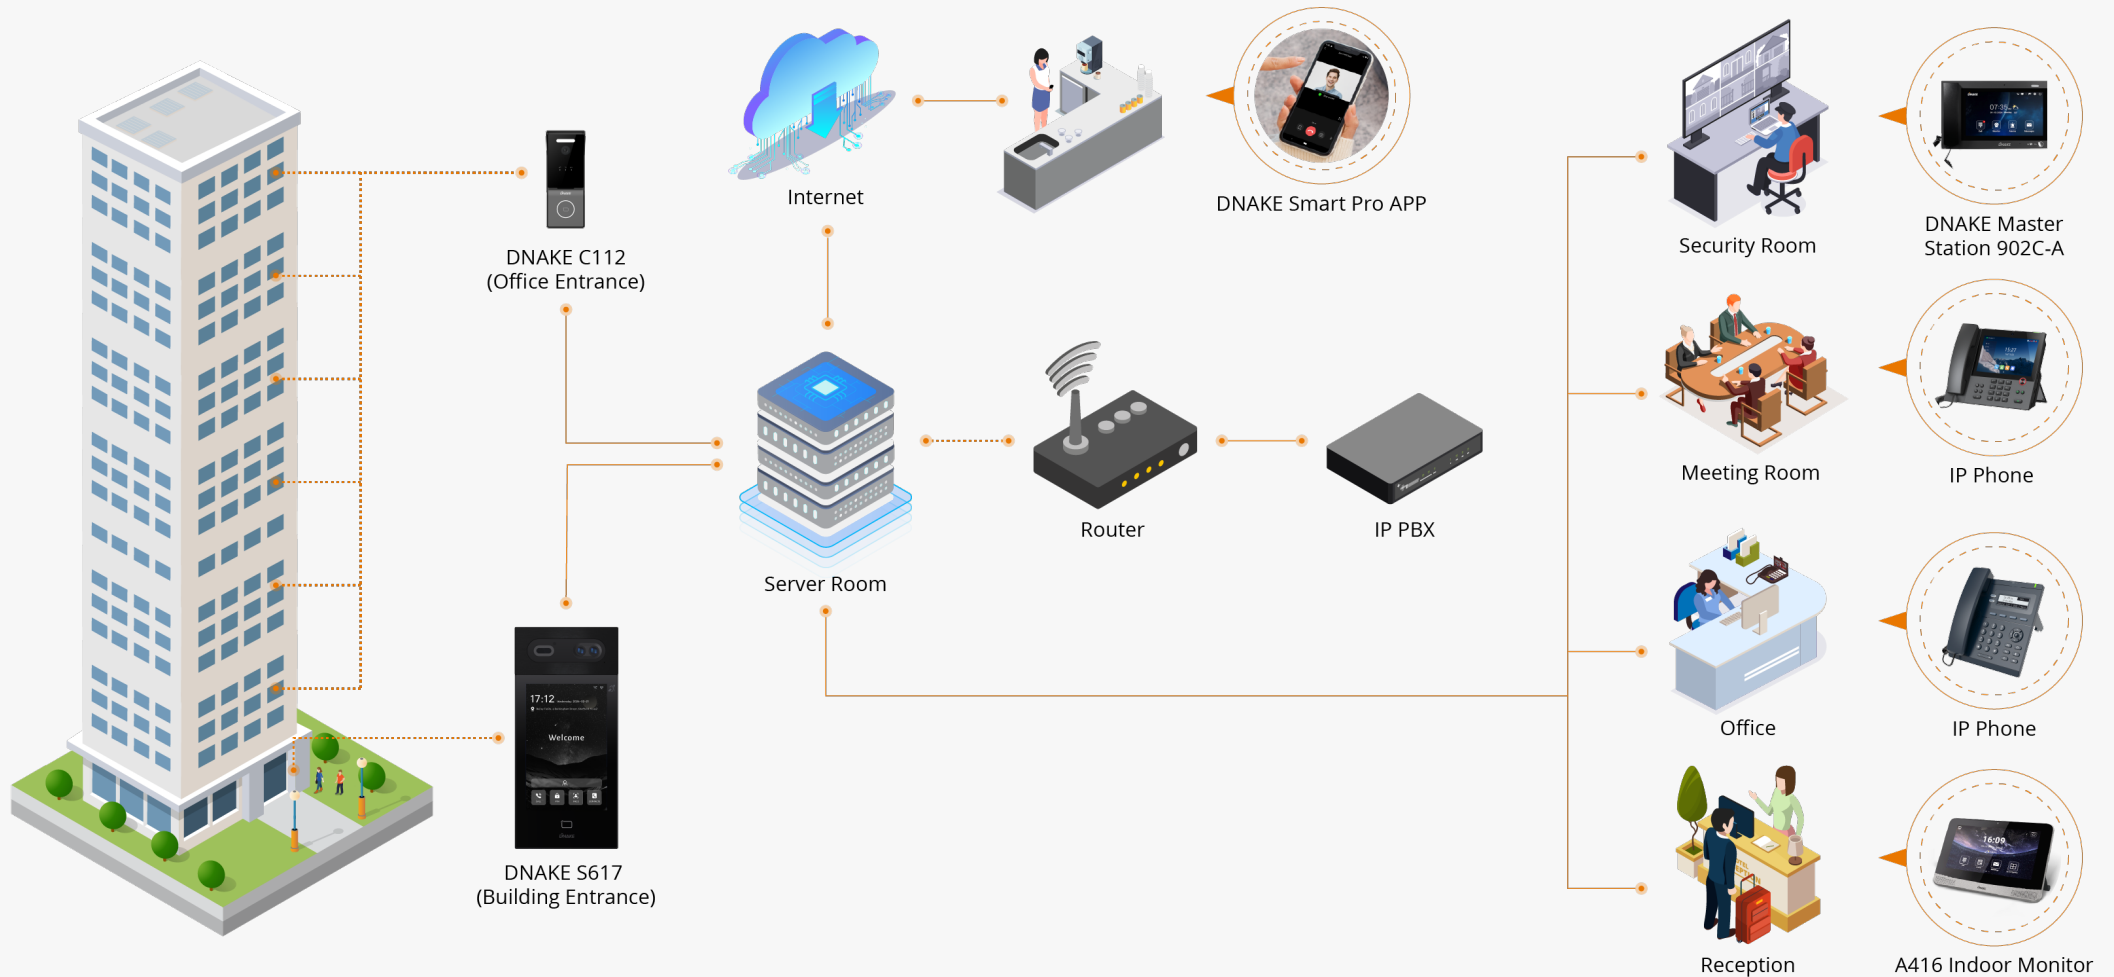

Since its founding in 2005, DNAKE has grown from a small business into a globally recognized leader in the industry, offering a wide range of products, including IP-based intercoms, cloud intercom platforms, 2-wire intercoms, home control panels, smart sensors, wireless doorbells, and more.

12.6M+

More than

12,600,000+

families use DNAKE intercoms.

50,800+

By now,

DNAKE has successfully implemented

50,800+

residential & commercial projects.

INTERCOM SOLUTION FOR RESIDENTIAL

INTERCOM SOLUTION FOR COMMERCIAL

Cloud Service

PSTN Call

IK08 & IP65

Smart Pro APP

CCTV Integration